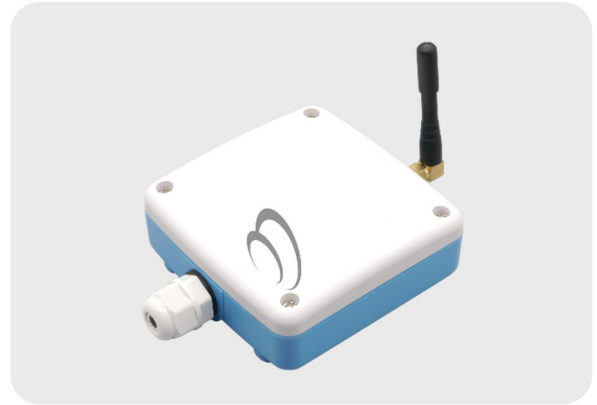

## Wireless Digital Alarm

2 channels alarm input

## Wireless Water Leakage Detector

Water leakage detection

### G7-D2 Wireless Digital Alarm

- 2 digital alarm channels
- Signal: on/off dry contact
- Compatible to digital alarm detectors e.g. smoke, gas, vibration or level switch

Industrial Wireless Alarm Detection IoT Monitoring

#### 2) Solar panel & controller built-in

- Integrated 1W solar panel
- Onboard overcharge protection
- 3400mAh rechargeable battery
- Dimension: 115 x 90 x 55 mm