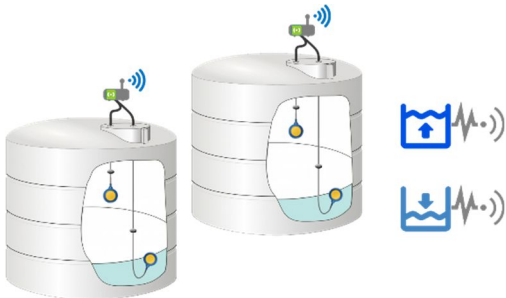

G7-D2-LS Wireless Digital Level Detector

- High/Low-Level Real-Time Alert
- Central Alarm Management