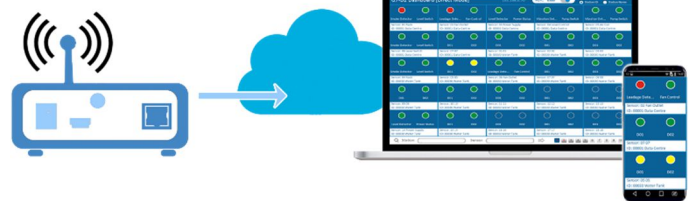

G7-D2-LS Wireless Digital Level Detector

- High/Low-Level Real-Time Alert
- Central Alarm Management